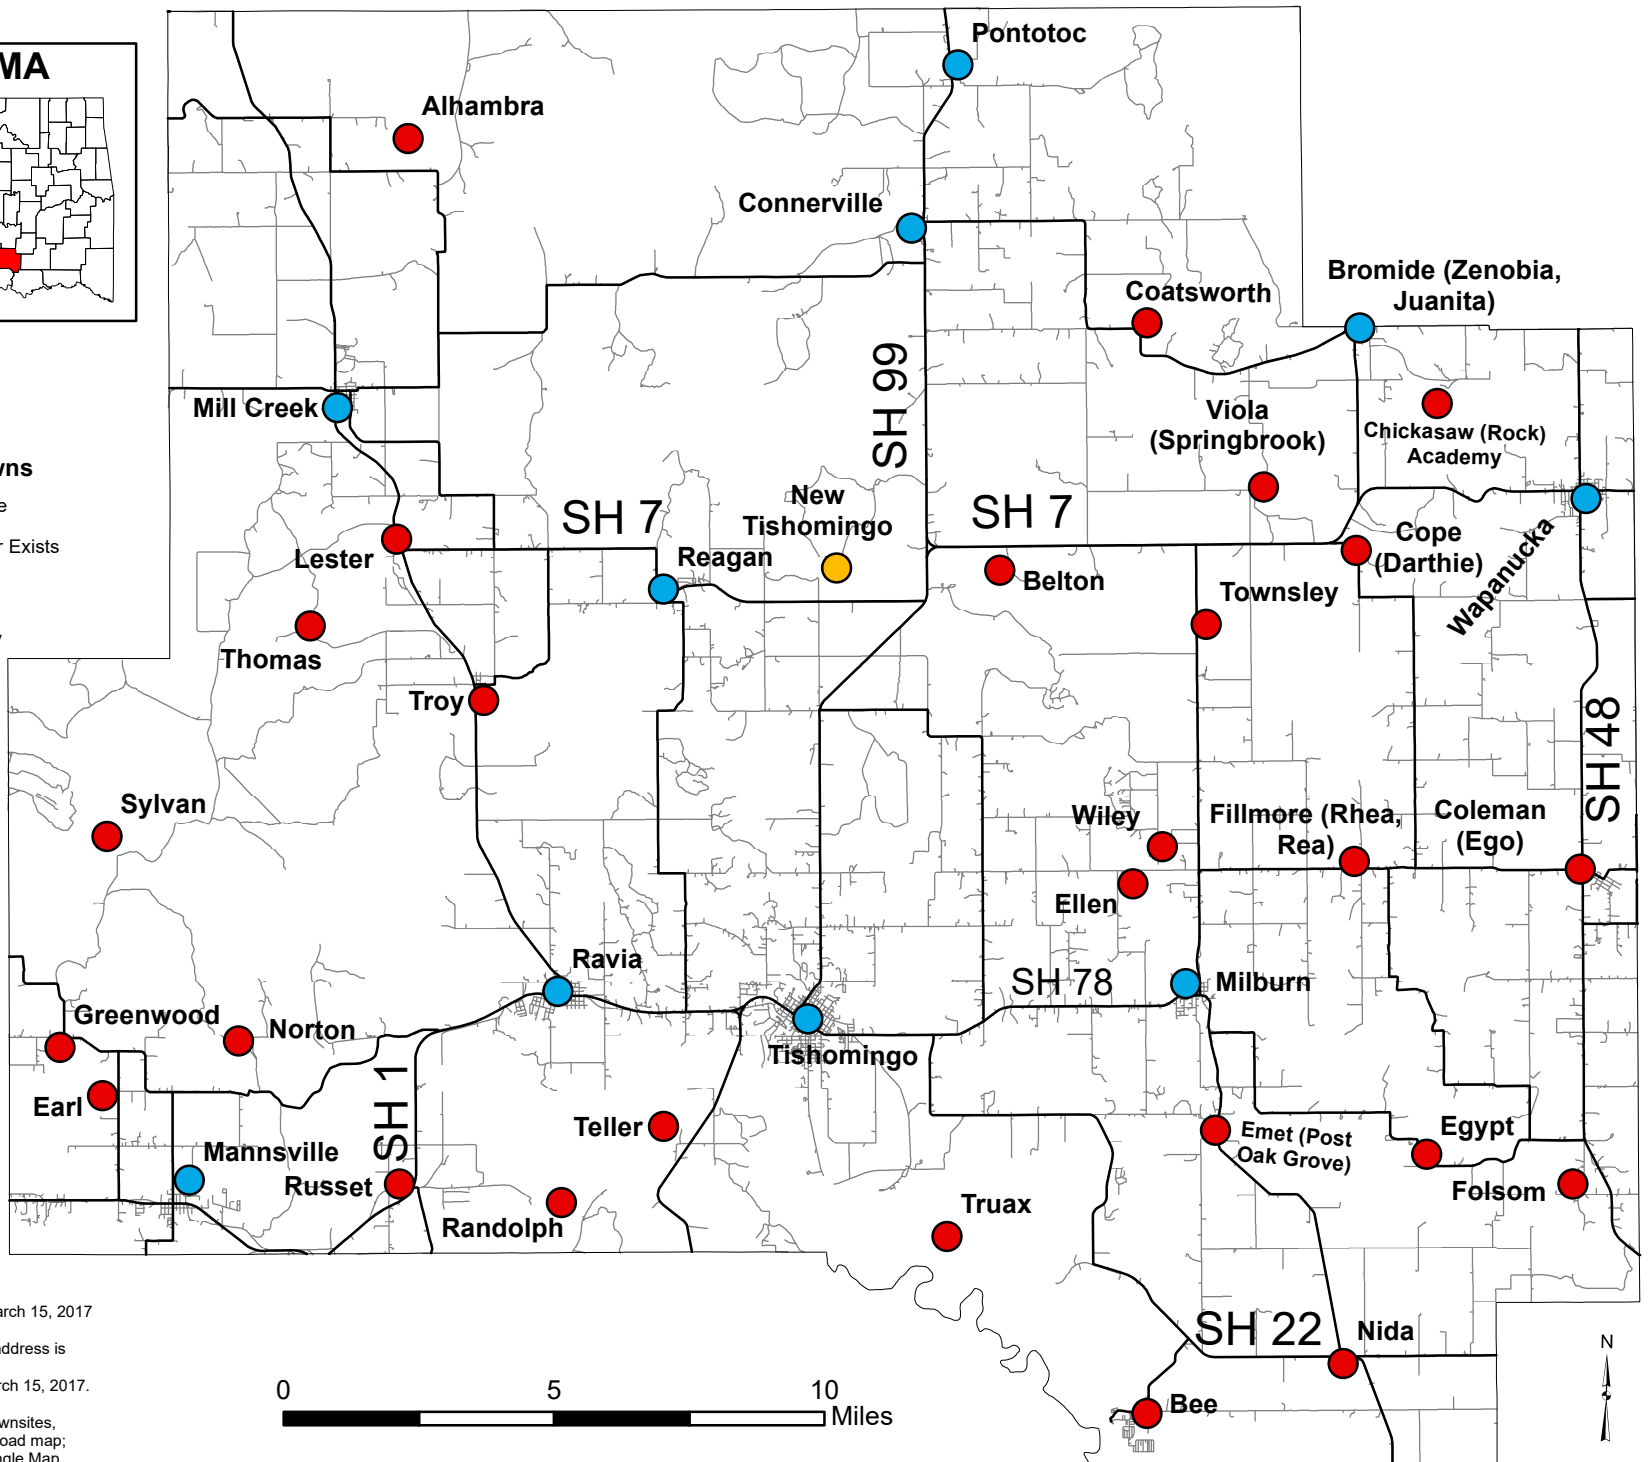

HISTORIC AND PRESENT U.S. POST OFFICES IN TOWNS/COMMUNITIES IN JOHNSTON COUNTY, OK

Legend

- Johnston County Towns**
- No Historic Post Office
 - Post Office No Longer Exists
 - Post Office Exists
- SH = State Highway

Map prepared by Richard Craven, March 15, 2017
 ArcGis, ArcMap 10.3
 To provide comments, the email address is
 elrose19@yahoo.com
 Map File: JohnstonCountyTowns March 15, 2017.

Primary Sources: Chickasaw Townsites,
 Oklahoma Historic Society; 1909 road map;
 1901 USGS Tishomingo Quadrangle Map.